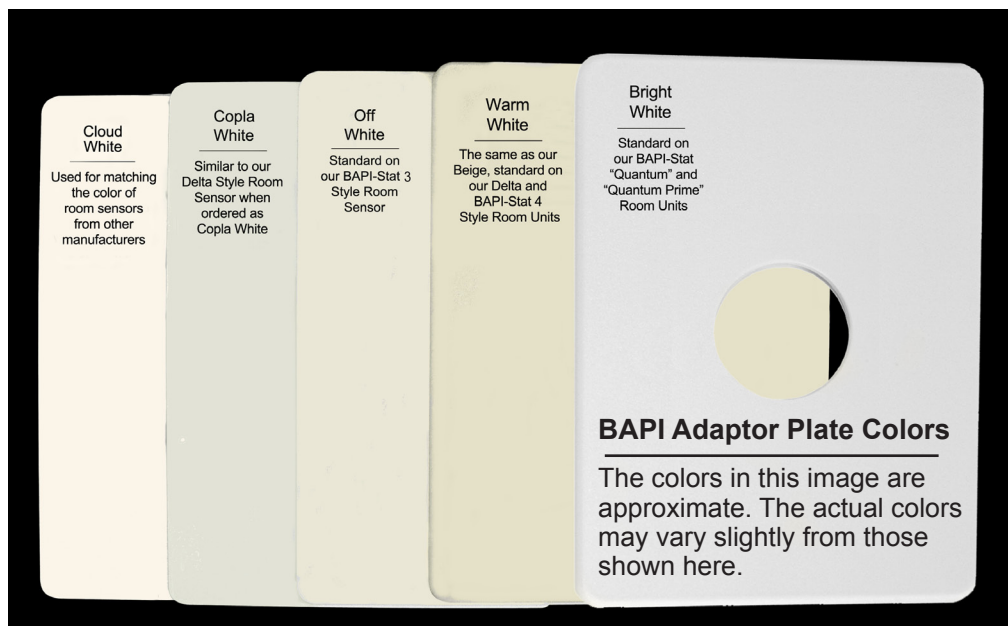

## Features & Options

BAPI Adaptor Plates are designed to cover wall imperfections when installing wall sensors or thermostats. They are made in three different sizes and five different colors to match the sensor. The Adaptor Plates can be painted or wall papered in place if architecturally required.

### PART NUMBERS

<b>BA/ADP-525-7-BW</b>	.....Adaptor Plate, 5.25 x 7" Bright White
<b>BA/ADP-525-7-WMW</b>	.....Adaptor Plate, 5.25 x 7" Warm White
<b>BA/ADP-525-7-OFW</b>	.....Adaptor Plate, 5.25 x 7" Off White
<b>BA/ADP-525-7-CPW</b>	.....Adaptor Plate, 5.25 x 7" Copla White
<b>BA/ADP-525-7-CDW</b>	.....Adaptor Plate, 5.25 x 7" Cloud White
<b>BA/ADP-53-53-BW</b>	.....Adaptor Plate, 5.3 x 5.3" Bright White
<b>BA/ADP-53-53-WMW</b>	.....Adaptor Plate, 5.3 x 5.3" Warm White
<b>BA/ADP-53-53-OFW</b>	.....Adaptor Plate, 5.3 x 5.3" Off White
<b>BA/ADP-53-53-CPW</b>	.....Adaptor Plate, 5.3 x 5.3" Copla White
<b>BA/ADP-53-53-CDW</b>	.....Adaptor Plate, 5.3 x 5.3" Cloud White
<b>BA/ADP-37-55-BW</b>	.....Adaptor Plate, 3.75 x 5.5" Bright White
<b>BA/ADP-37-55-WMW</b>	.....Adaptor Plate, 3.75 x 5.5" Warm White
<b>BA/ADP-37-55-OFW</b>	.....Adaptor Plate, 3.75 x 5.5" Off White
<b>BA/ADP-37-55-CPW</b>	.....Adaptor Plate, 3.75 x 5.5" Copla White
<b>BA/ADP-37-55-CDW</b>	.....Adaptor Plate, 3.75 x 5.5" Cloud White
<b>BA/ADP-37-55-BW</b>	.....Adaptor Plate (Europe), 3.75 x 5.5" Bright White
<b>BA/ADP-37-55-WMW-UK</b>	....Adaptor Plate (Europe), 3.75 x 5.5" Warm White
<b>BA/ADP-37-55-OFW-UK</b>	....Adaptor Plate (Europe), 3.75 x 5.5" Off White
<b>BA/ADP-37-55-CPW-UK</b>	....Adaptor Plate (Europe), 3.75 x 5.5" Copla White
<b>BA/ADP-37-55-CDW-UK</b>	....Adaptor Plate (Europe), 3.75 x 5.5" Cloud White

## Color Reference

#### Color Match

BW, Bright White ..... BAPI-Stat "Quantum" and "Quantum Prime" Room Units (Approx. Pantone Bright White)

WMW, Warm White..... Delta, BAPI-Stat 4, EU, BAPI-Box (Approximately Pantone Warm Gray 2)